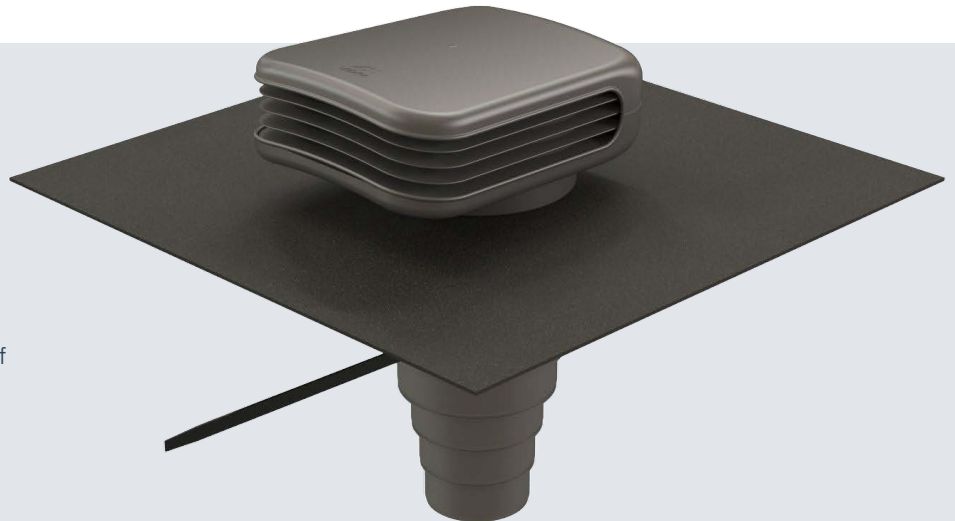

VALETIS - INSULATED ROOF TERMINAL

Discreet design

ubbink

Build smart.

Ventilation system C

The pitched roof terminal for ventilation systems C maintains the maximum insulation performance of the roof.

Low mounting height

The roof terminal follows the shape of the roof and protrudes only 140mm above it.

Finish

Available for pitched roofs with universal or slate roofs.

Circularair

made of regranulate

Install the Valetis roof terminal quickly and efficiently! Scan the QR code to find out more!